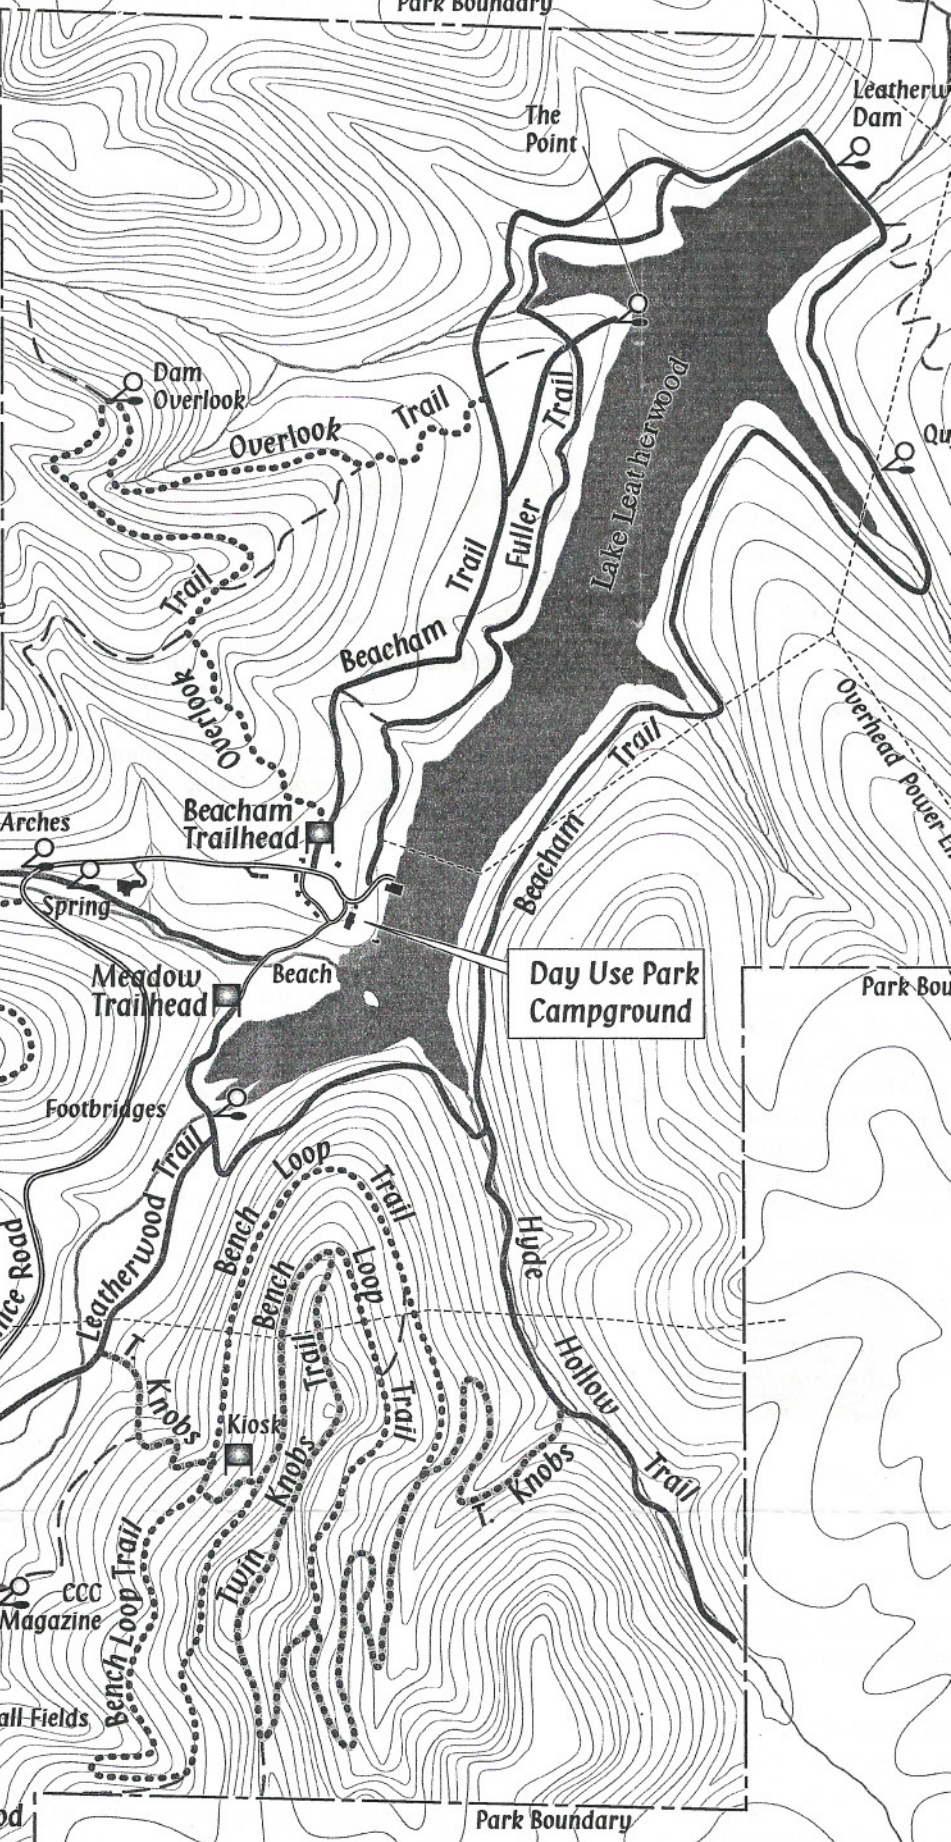

LEGEND

- Valley Trails - Orange
- Ridge Trails - Blue
- Spur Trails or Other Unmarked Traces
- Point of Interest
- Trailhead or Kiosk

N

Lake Leatherwood