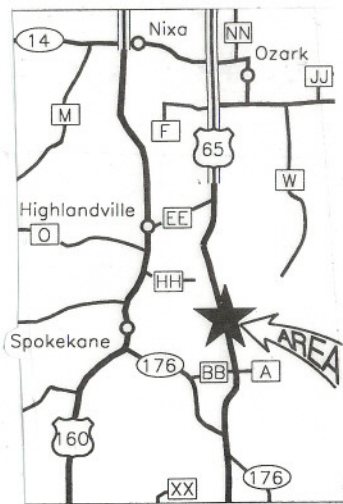

SCALE

0 1/8 1/4 1/2 MILE

To Hwy W

Springfield  
18 miles

LEGEND

- Boundary
- Paved Road
- Gravel Road
- Trail
- Drainage
- Parking Lot
- Pond
- Forest
- Topography
- Shooting Range

# Busiek State Forest and Wildlife Area

Christian County  
2502 Acres