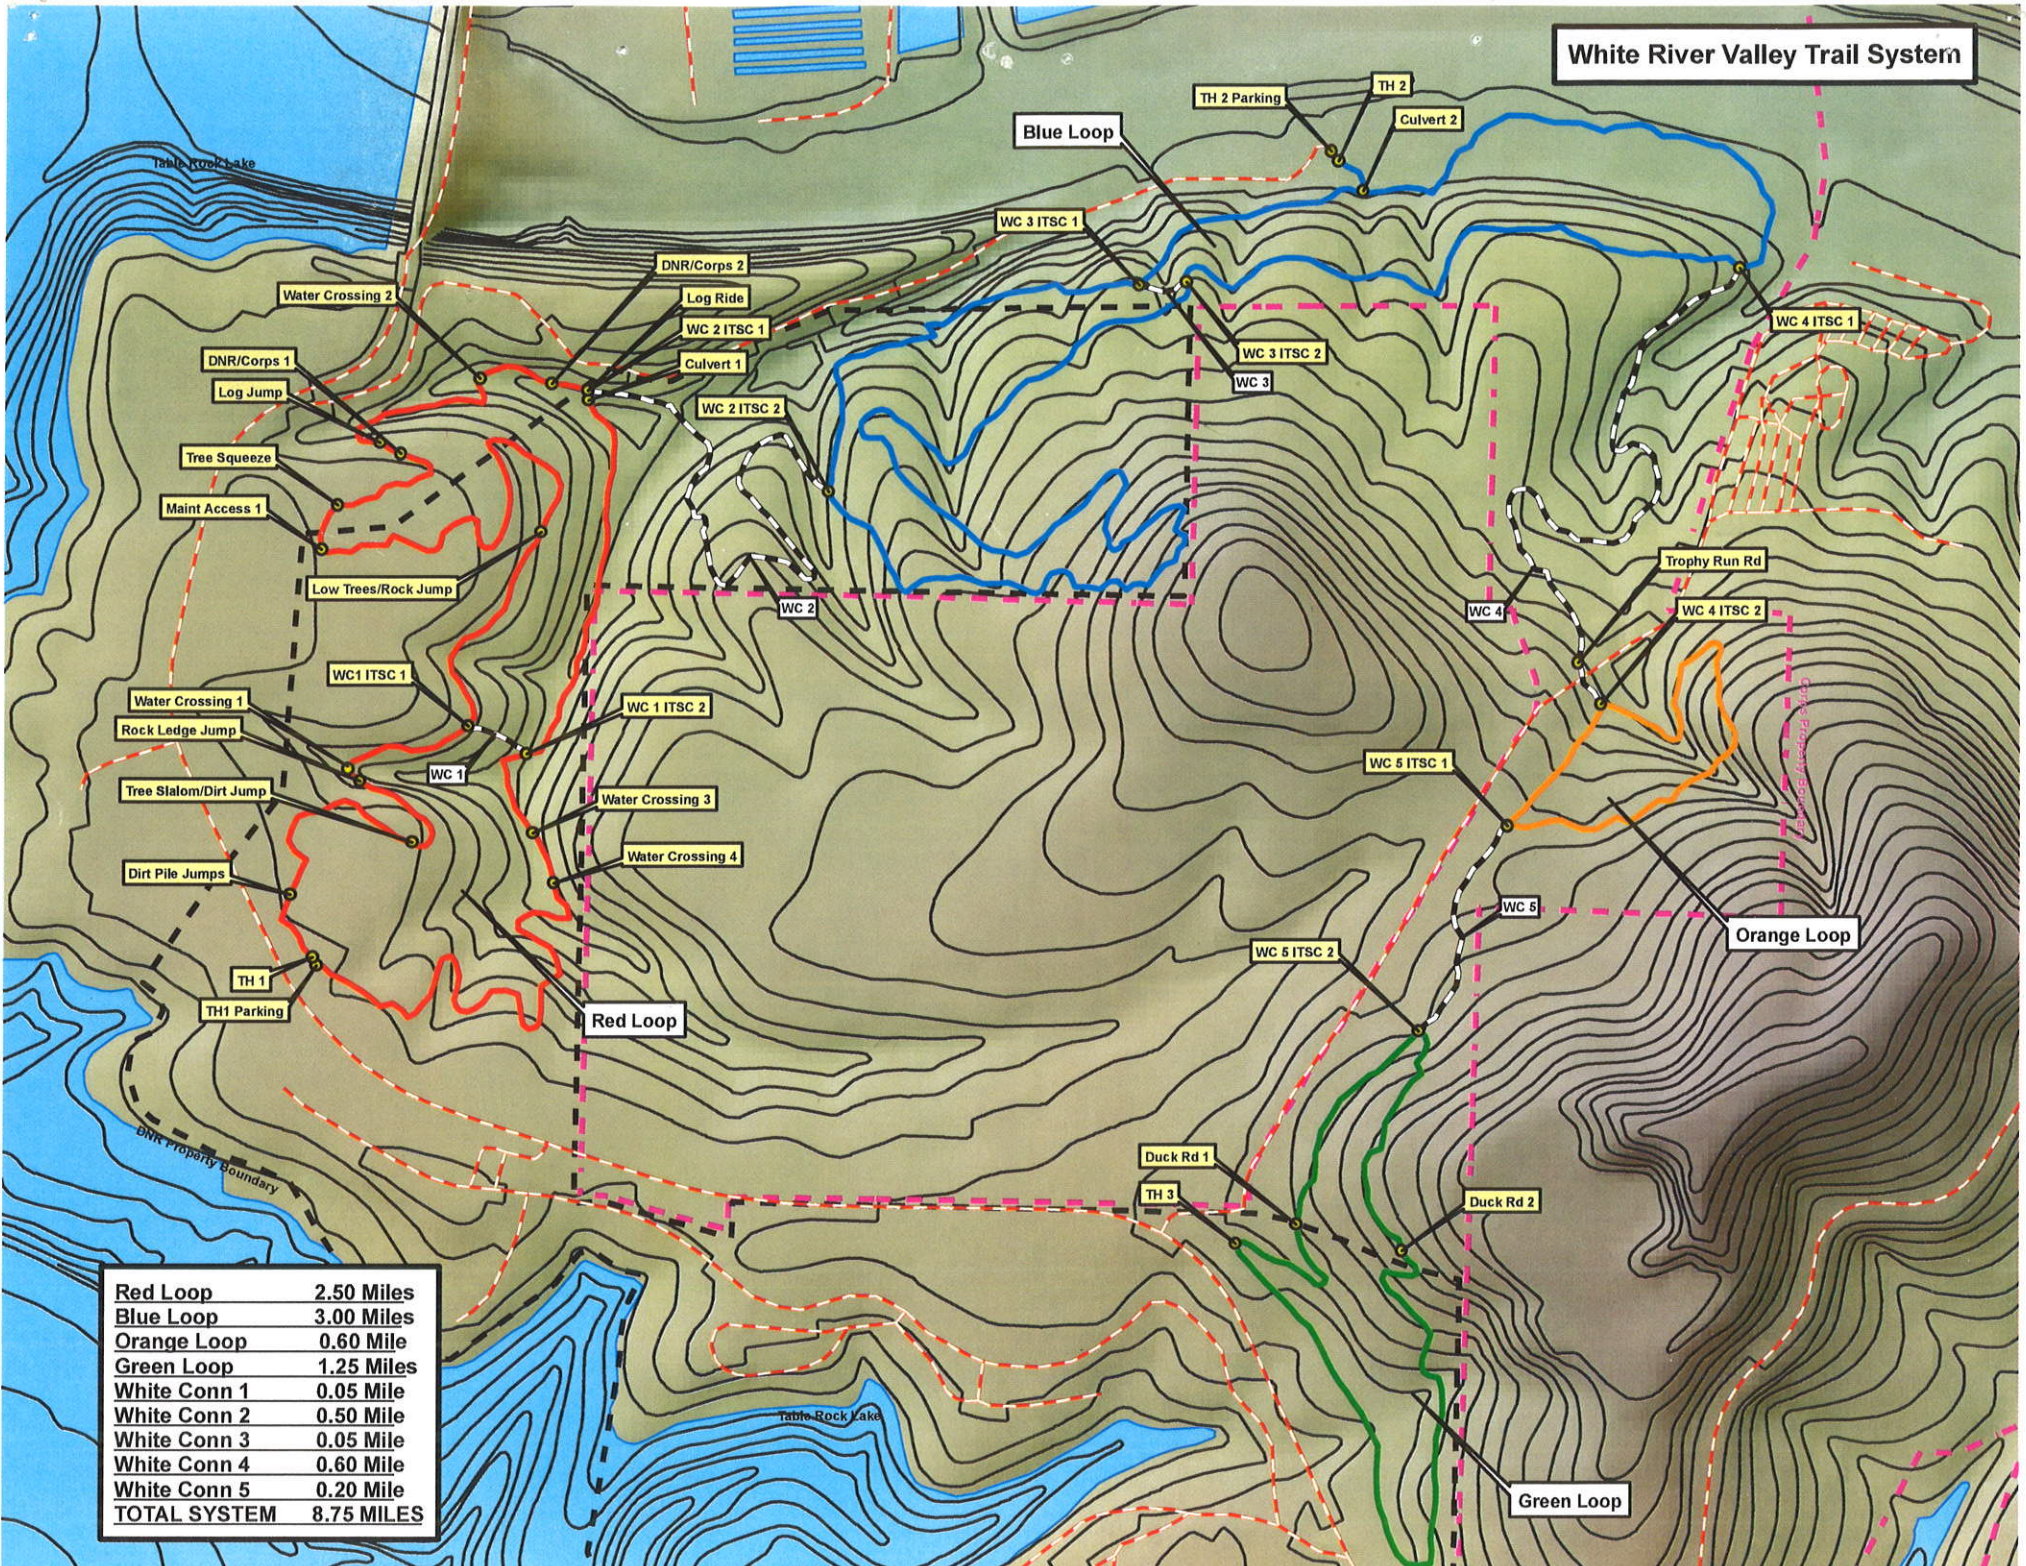

White River Valley Trail System

Red Loop	2.50 Miles
Blue Loop	3.00 Miles
Orange Loop	0.60 Mile
Green Loop	1.25 Miles
White Conn 1	0.05 Mile
White Conn 2	0.50 Mile
White Conn 3	0.05 Mile
White Conn 4	0.60 Mile
White Conn 5	0.20 Mile
TOTAL SYSTEM	8.75 MILES